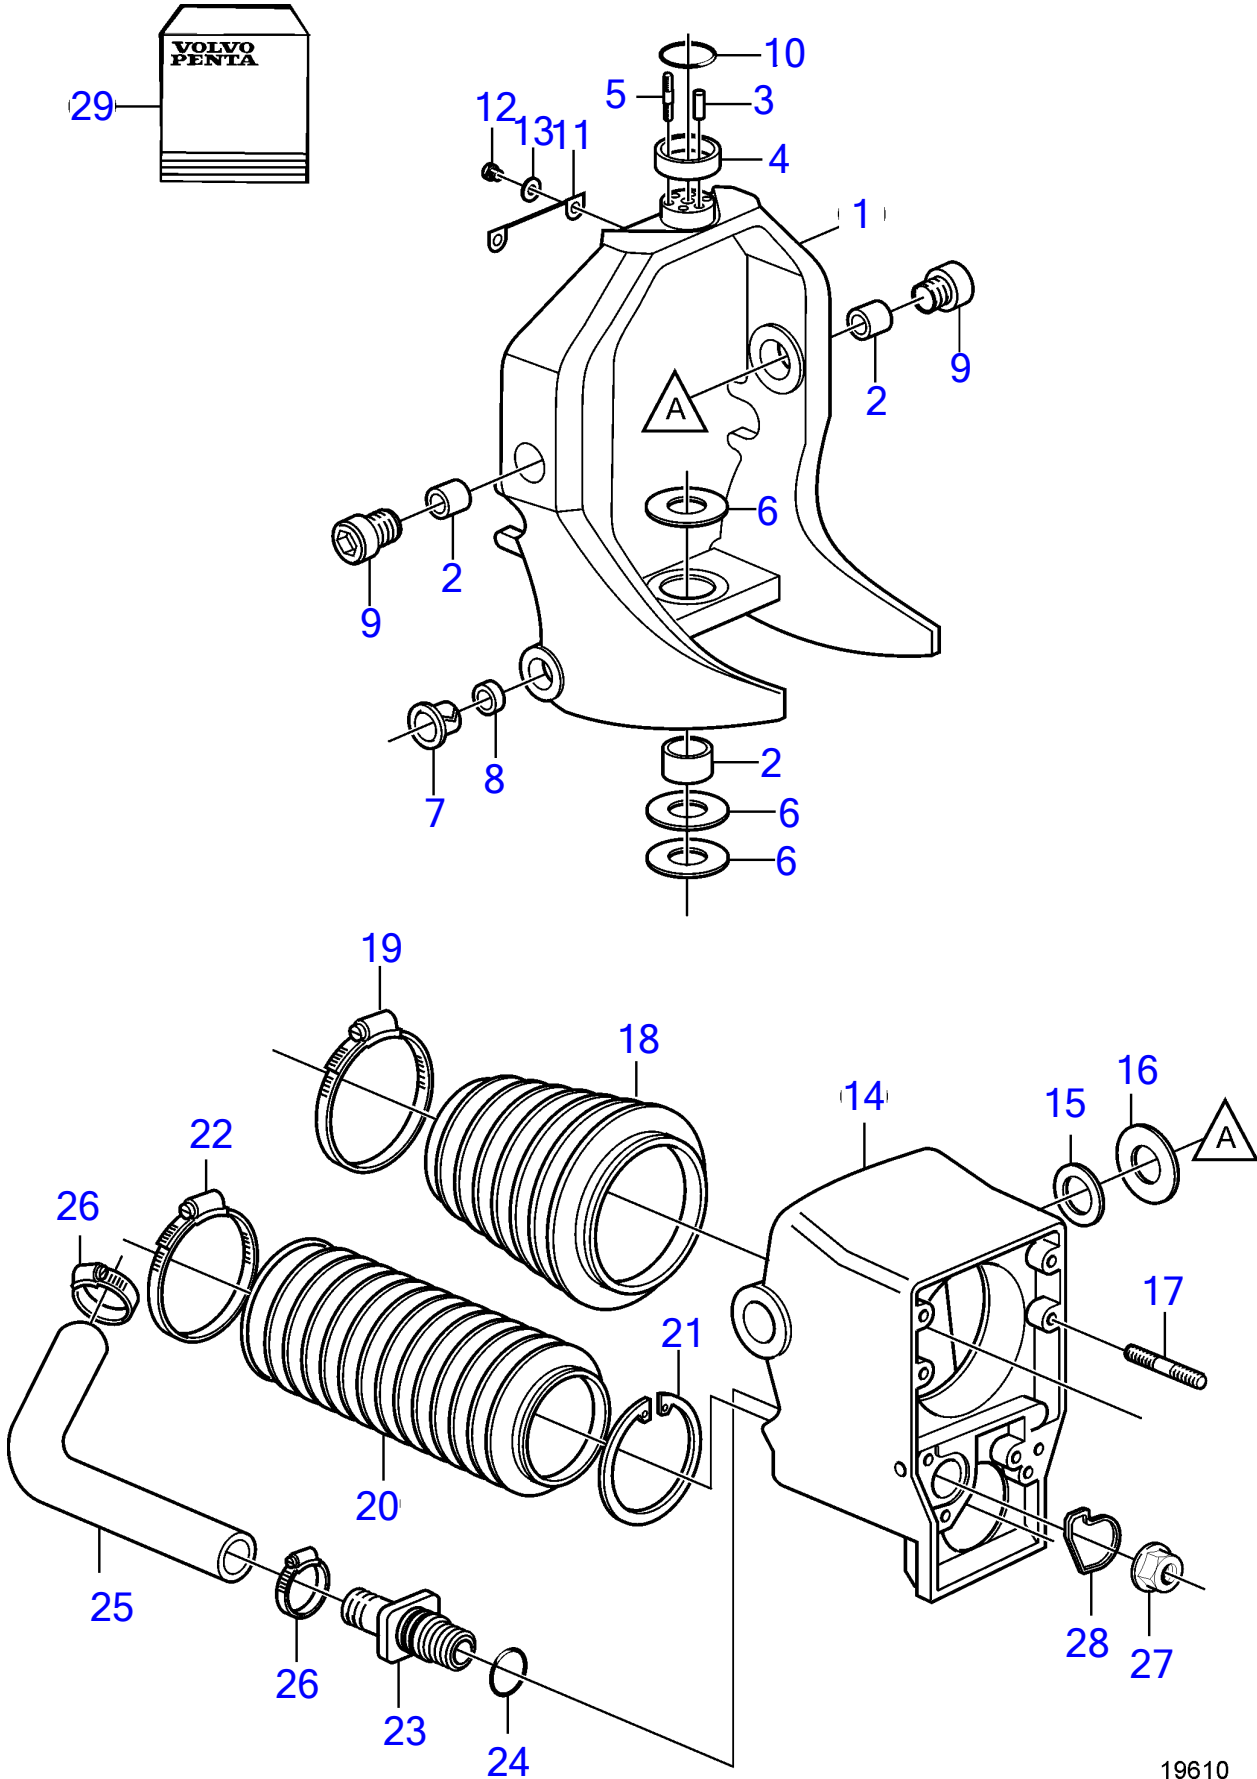

SX-MLT, SX-MDA, SX-MDB

SX-MLT, SX-MDA, SX-MDB

REF	PART NO.	QTY	DESCRIPTION	SEE SEC.	NOTES
1	3856987	1	Suspension fork		
2	3852544	3	• Bearing		
3	3852545	2	• Dowel		
4	3852571	1	• Sleeve		
5	3852588	4	• Stud		
6	3852557	3	Washer		
7	3853423	2	Bushing		
8	3853424	2	Grommet		
9	3852316	2	Screw		
10	3852044	1	O-ring		
11	3857347	1	Ground cable		
12	3852050	2	Screw		
13	3852193	2	Washer		
14	3857979	1	Housing		
15	3852697	2	• Washer		
16	3852558	2	• Washer		
17	3852551	6	• Stud		
18	3841481	1	Bellows kit		replaced by next part number
	22197130	1	Bellows kit		
19	3852604	1	• Hose clamp		
	22274887	1	• Hose clamp		included in 22197130
20	3850426	1	Bellows		
			• Bulletin P-44-1-20	P-44-1-20-EN	Exhaust Bellows, problems with aftermarket parts
21	3852665	1	Retainer		
22	3852603	1	Hose clamp		
23	3852533	1	Nipple		
24	3852535	1	O-ring		
25	3852352	1	Hose		
26	3852602	2	Hose clamp		
27	3852534	1	Nut		
28	3852560	1	Sealing		
29	3858631	1	Sealing kit		